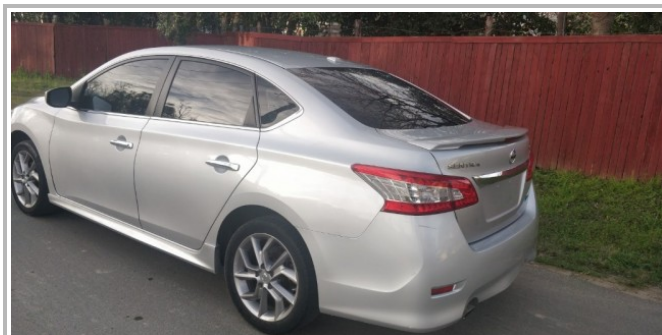

Vehicle Pictures